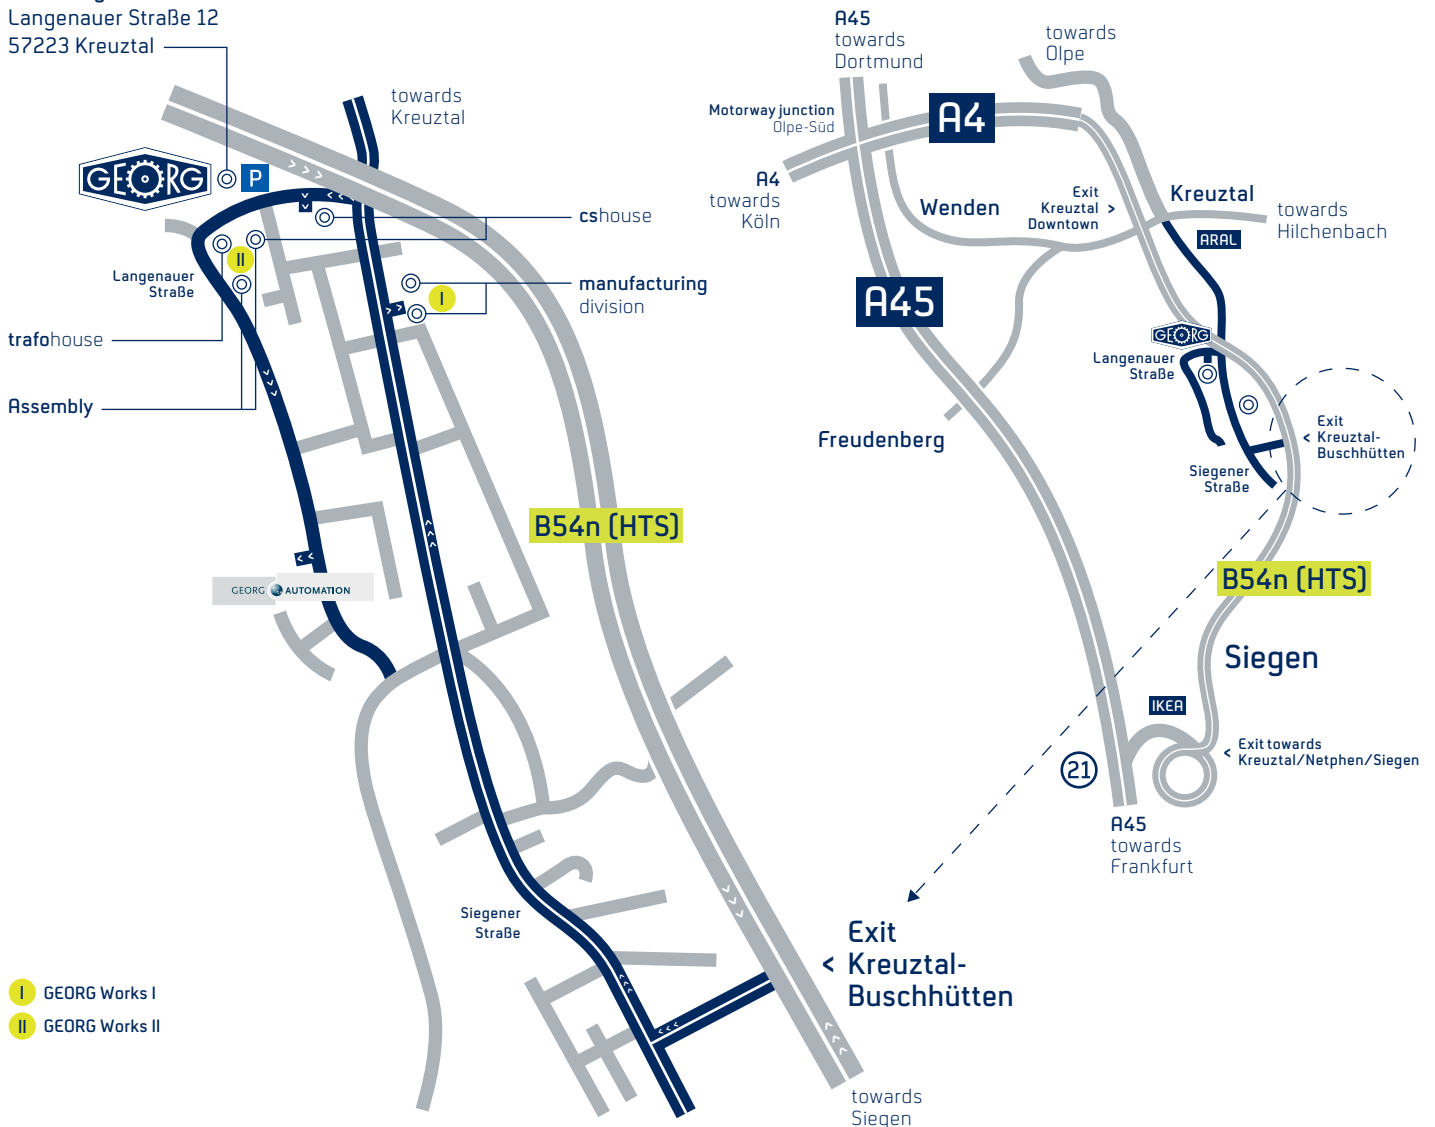

# Directions & location plan GEORGhouse

GEORGhouse  
Visitor registration  
Langenauer Straße 12  
57223 Kreuztal

- I GEORG Works I
- II GEORG Works II

mit uns **technisch überlegen**

Heinrich Georg GmbH  
Maschinenfabrik

## Approach via A45 (Frankfurt)

- > A45 at exit 21, Siegen in B62 towards Siegen-Eiserfeld/Netphen
- > Right on B62 towards Kreuztal/Netphen/Siegen
- > Continue on B54n for about 7 km
- > Exit Kreuztal-Buschhütten
- > Turn left into K28
- > Turn right into Siegerner Straße
- > After about 2 km turn left into Langenauer Straße
- > After about 200 m you find the GEORGhouse with the visitor registration on your right hand side.
- > We are very pleased to welcome you here!

## Approach via A45 (Dortmund)

- > At Olpe Süd cross take exit Kreuztal
- > Continue on A4 (see access via A4)

## Approach via A4 (Köln/Aachen)

- > From A4 continue on B54n (HTS)
- > Exit Kreuztal-Buschhütten
- > Turn right into K28
- > Turn right into Siegerner Straße
- > After about 2 km turn left into Langenauer Straße
- > After about 200 m you find the GEORGhouse with the visitor registration on your right hand side.
- > We are very pleased to welcome you here!