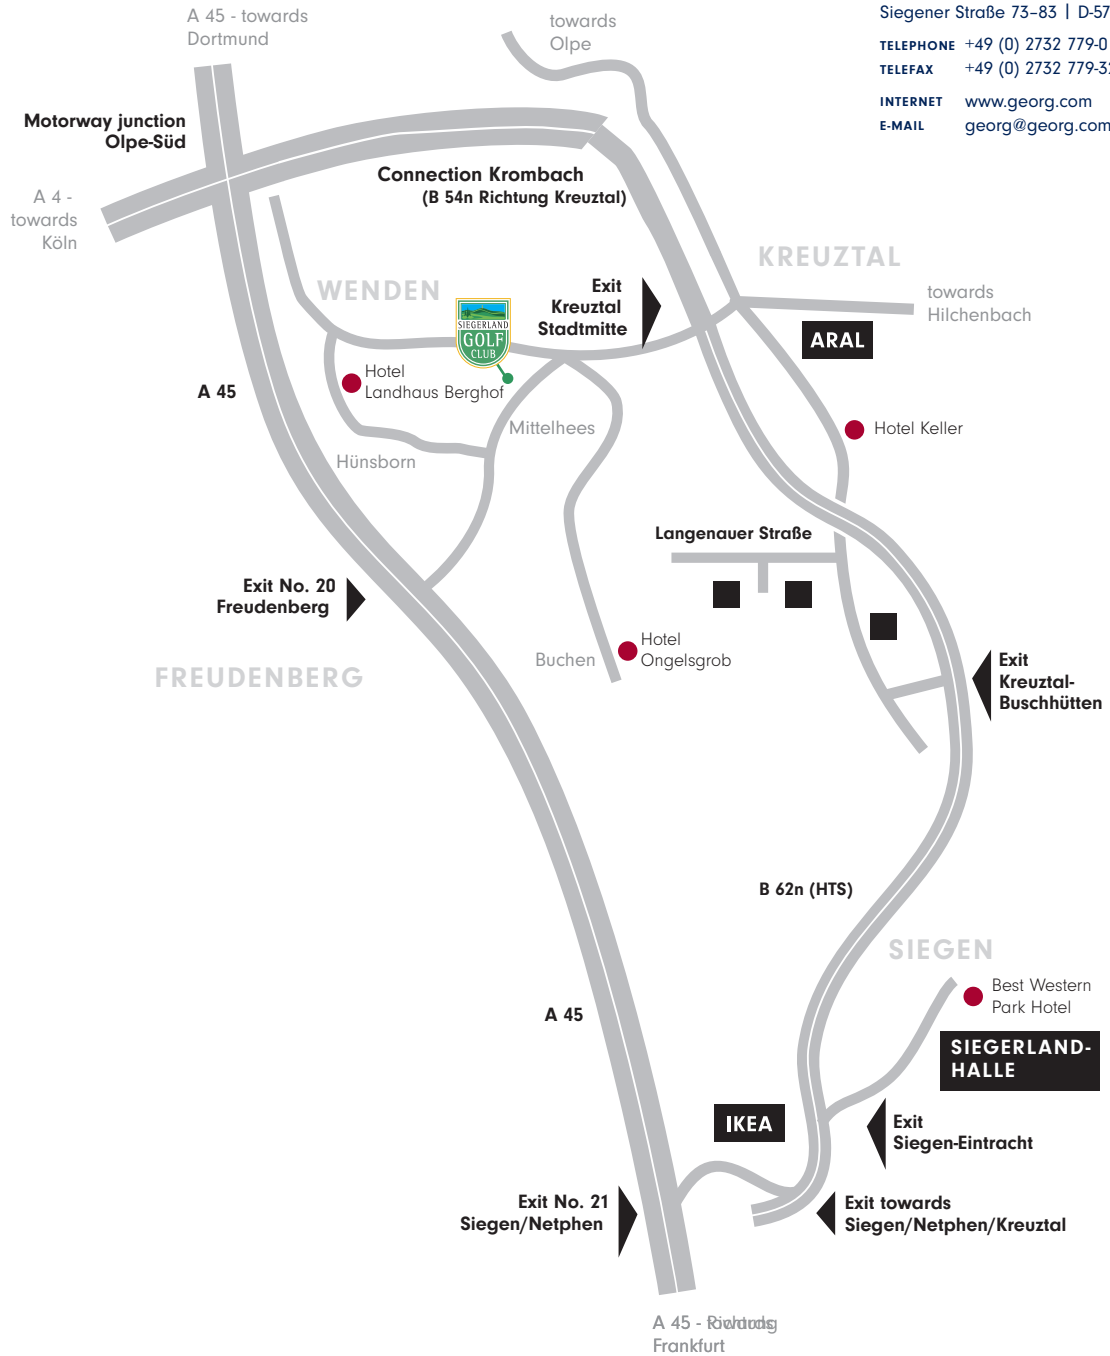

LOCATION PLAN HOTELS

HEINRICH GEORG GMBH MASCHINENFABRIK

P.O. Box 1240 | D-57203 Kreuztal
Siegener Straße 73-83 | D-57223 Kreuztal

TELEPHONE +49 (0) 2732 779-0
TELEFAX +49 (0) 2732 779-327

INTERNET www.georg.com
E-MAIL georg@georg.com

CONTACT ADDRESSES

Hotel Keller

Siegener Straße 33
57223 Kreuztal
Telefon 02732-5957-0
Telefax 02732-5957-57
www.keller-kreuztal.de

Hotel Ongelsgrob

Buchener Straße 42
57078 Siegen
Telefon 0271-880102-0
Telefax 0271-880102-20

Best Western Park Hotel

Koblenzer Straße 135
57072 Siegen
Telefon 0271-3381-0
Telefax 0271-3381-450
www.parkhotel-siegen.bestwestern.de

Hotel Landhaus Berghof

Berghof 1
57482 Wenden
Telefon 02762-5088
Telefax 02762-3708
www.landhaus-berghof.de