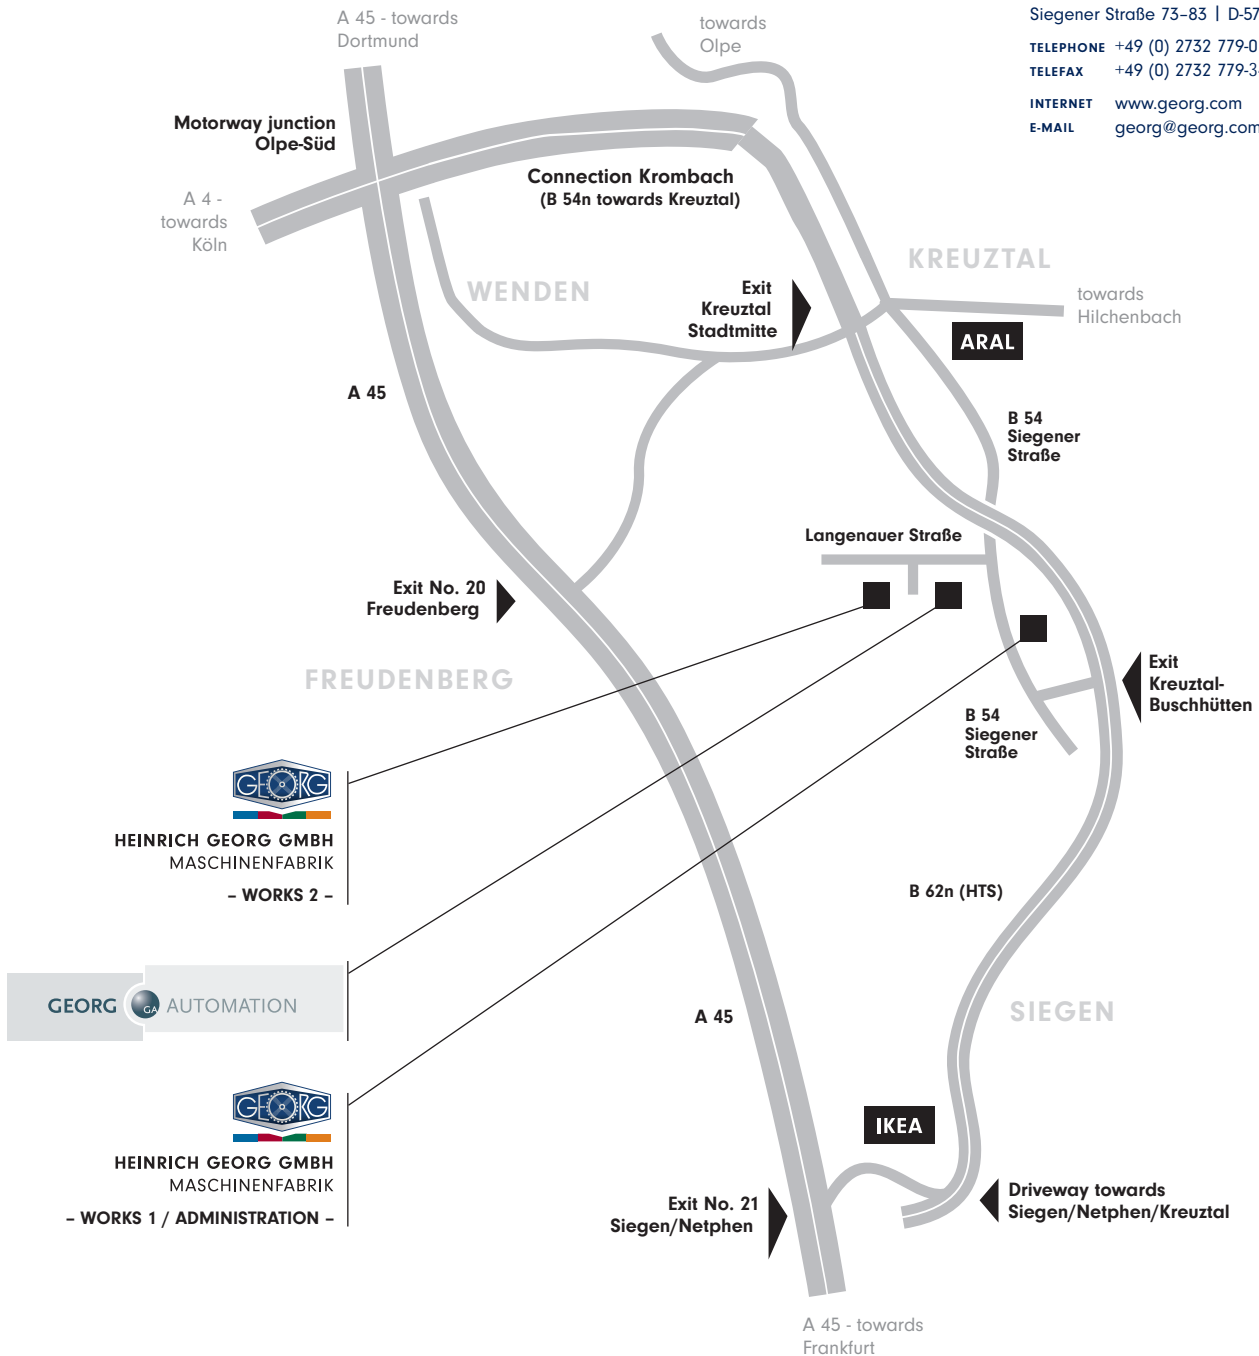

## DIRECTIONS / LOCATION PLAN

#### DIRECTIONS VIA A45 (Dortmund – Frankfurt)

- A45 exit (21) Siegen/Netphen
- Driveway city highway (Hüttentalstraße – HTS) towards Siegen, Netphen, Kreuztal
- Exit "Buschhütten" towards Kreuztal
- After approx. 2 km you'll find the entry to „works 1“ and administration on the right
- Follow up 100 m and you'll find „GEORG Automation“ and „works 2“ on the left

#### DIRECTIONS VIA A4 (Köln/Aachen)

- Connection Krombach follow up B 54n towards Kreuztal
- Exit „Kreuztal Stadtmitte“ turn to left towards town centre
- Kreuztal town centre turn to the right at the junction (Aral petrolstation) towards Buschhütten
- After the railway bridge (approx. 1 km) turn to the right to „GEORG Automation“ and „works 2“
- Follow up 100 m and on the left you'll find „works 1“ and administration

## LOCATION PLAN HOTELS